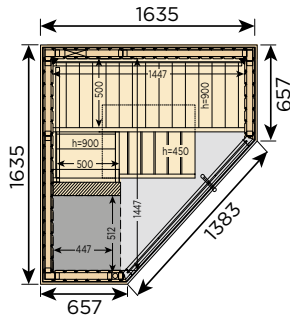

# Variant View Kabinen Maße

Art.Nr	Bezeichnung	Maße (mm)	LED-Optionen
S1212SV	Mini	1210 x 1183 x 2016	RGBWS1212SV
S1616SV	Small	1635 x 1607 x 2016	RGBWS1616SV
S1620SV	Medium	2060 x 1608 x 2016	RGBWS1620SV
S2020SV	Large	2060 x 2033 x 2016	RGBWS2020SV
S1616CV	Corner	1635 x 1635 x 2016	RGBWS1616CV
S2020CV	Corner Large	2060 x 2033 x 2016	RGBWS2020CV

Variant View Mini  
S1212SV

Variant View Small  
S1616SV

Variant View Medium  
S1620SV

Variant View Large  
S2020SV

Variant View Corner  
S1616CV

Variant View Large Corner  
S2020CV