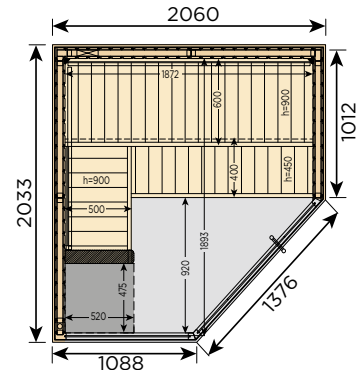

# Variant View Kabinen Maße

Art.Nr	Bezeichnung	Maße (mm)	LED-Optionen
S1212SV	Mini	1210 x 1183 x 2016	RGBWS1212SV
S1616SV	Small	1635 x 1607 x 2016	RGBWS1616SV
S1620SV	Medium	2060 x 1608 x 2016	RGBWS1620SV
S2020SV	Large	2060 x 2033 x 2016	RGBWS2020SV
S1616CV	Corner	1635 x 1635 x 2016	RGBWS1616CV
S2020CV	Corner Large	2060 x 2033 x 2016	RGBWS2020CV

Variant View Mini  
S1212SV

Variant View Small  
S1616SV

Variant View Medium  
S1620SV

Variant View Large  
S2020SV

Variant View Corner  
S1616CV

Variant View Large Corner  
S2020CV