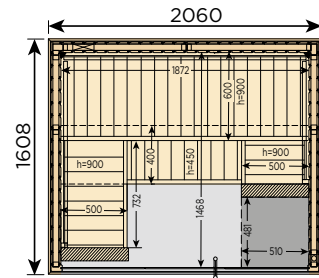

# Variant View Kabinen Maße

Art.Nr	Bezeichnung	Maße (mm)	LED-Optionen
S1212SV	Mini	1210 x 1183 x 2016	RGBWS1212SV
S1616SV	Small	1635 x 1607 x 2016	RGBWS1616SV
S1620SV	Medium	2060 x 1608 x 2016	RGBWS1620SV
S2020SV	Large	2060 x 2033 x 2016	RGBWS2020SV
S1616CV	Corner	1635 x 1635 x 2016	RGBWS1616CV
S2020CV	Corner Large	2060 x 2033 x 2016	RGBWS2020CV

Variant View Mini  
S1212SV

Variant View Small  
S1616SV

Variant View Medium  
S1620SV

Variant View Large  
S2020SV

Variant View Corner  
S1616CV

Variant View Large Corner  
S2020CV