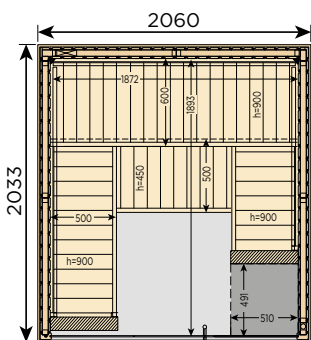

# Variant View Kabinen Maße

Art.Nr	Bezeichnung	Maße (mm)	LED-Optionen
S1212SV	Mini	1210 x 1183 x 2016	RGBWS1212SV
S1616SV	Small	1635 x 1607 x 2016	RGBWS1616SV
S1620SV	Medium	2060 x 1608 x 2016	RGBWS1620SV
S2020SV	Large	2060 x 2033 x 2016	RGBWS2020SV
S1616CV	Corner	1635 x 1635 x 2016	RGBWS1616CV
S2020CV	Corner Large	2060 x 2033 x 2016	RGBWS2020CV

Variant View Mini  
S1212SV

Variant View Small  
S1616SV

Variant View Medium  
S1620SV

Variant View Large  
S2020SV

Variant View Corner  
S1616CV

Variant View Large Corner  
S2020CV